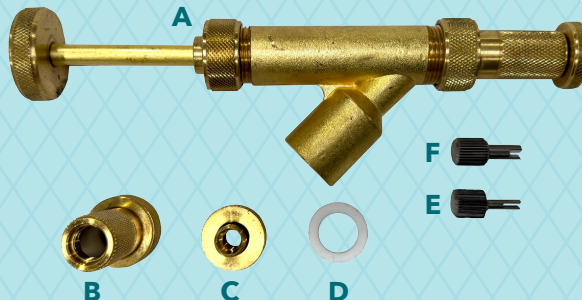

# TIRE-FILL PARTS AND ACCESSORIES

**PF50055**  
- 3/4 in. Male Quick Coupling MNPT

**PF50105**  
- 1/4 in. Female Quick Coupling FNPT

**PF50106**  
- 1/4 in. Male Insert Quick Coupling MNPT

**PF50021**  
- 3/4 in. Male Insert Quick Coupling MNPT

**PF50051**  
- 3/4 in. Female Quick Coupling FNPT

**PF50135**  
- 7/8 in. Viton O-Ring

**PF40008**  
- 1 1/2 in. Banjo Coupling Adapter

**PF40009**  
- 1 1/2 in. Coupling

**PF40006**  
- 1 1/2 in. Galvanized Union

**PF40007**  
- 1 1/2 in. Coupling Hose Barb

**50001**  
- Drum-Adapter with 3/4 in. X 2 in. MNPT

**40451**  
- Disposable Desiccant Cartridge

A) PF50052 HalTec Gun Assembly Kit  
B) PF50166 Ejector Union  
C) PF50009 Adapter for Standard Bore  
D) PF50172 Teflon Washer  
E) PF50165 Standard Core Remover  
F) PF50163 Large Core Remover