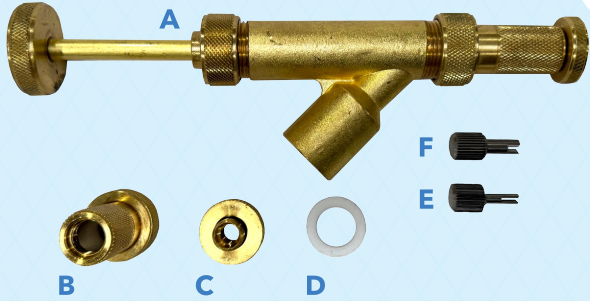

MVERICK EV
ELECTRIC VIRGIN PUMPING SYSTEM

TIRE-FILL PARTS AND ACCESSORIES

PF50025
- 3/8 in. Female
Insert Quick
Coupling
FNPT

PF50026
- 3/8 in. Male
Quick
Coupling
MNPT

PF50024
- 3/8 in. Female
Quick
Coupling
FNPT

Scan QR Code
to visit us
on the web

PF30056
- Plastic Parts
Cleaning Tray

PF40017
- 1 in. Banjo
Hose Barb

PF40001
- 1 in. Banjo
Cam
Coupling

PF40003
- 2 in. X 1 in.
Banjo
Bushing

PF40004
- 1 in. Banjo Cam
Adapter

50001
- Drum Adapter
with 3/4 in.
X 2 in.
NPT

**THE PROOF IS
ON THE INSIDE**

40451
- Disposable
Desiccant
Cartridge

Liquid Pumping System

- A) PF70013 - L095 Coupler Spider Buna
- B) PF70014 - L095 1/2 in. Shaft Coupler
- C) PF50048 - 1003875 Concentric Pump
- D) PF50012 - 1 in. Barb 3/4 in. MNPT
- E) PF50198 - 3/4 in. Male Pipe Elbow
- F) PF50049 - 6900-10-12 Pump Swivel Fitting - IN
- G) PF50002 - 6900-08-06 Pump Swivel Fitting - OUT

PF90002
- Pressure
Transmitter

TIRE-FILL PARTS AND ACCESSORIES

- A) PF50052
HalTec Gun Assembly Kit
- B) PF50166
Ejector Union
- C) PF50009
Adapter for Standard Bore
- D) PF50172
Teflon Washer
- E) PF50165
Standard Core Remover
- F) PF50163
Large Core Remover