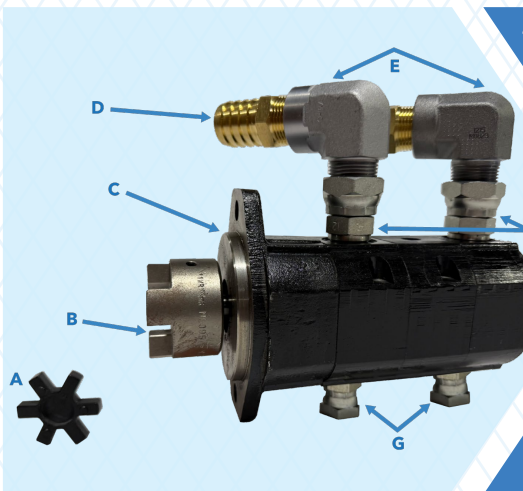

MVERICK EV
ELECTRIC VIRGIN PUMPING SYSTEM

TIRE-FILL PARTS AND ACCESSORIES

PF50025
- 3/8 in. Female
Insert Quick
Coupling
FNPT

PF50026
- 3/8 in. Male
Quick
Coupling
MNPT

PF50024
- 3/8 in. Female
Quick
Coupling
FNPT

Scan QR Code
to visit us
on the web

PF30056
- Plastic Parts
Cleaning Tray

PF40017
- 1 in. Banjo
Hose Barb

PF40001
- 1 in. Banjo
Cam
Coupling

PF40003
- 2 in. X 1 in.
Banjo
Bushing

PF40004
- 1 in. Banjo Cam
Adapter

50001
- Drum Adapter
with 3/4 in.
X 2 in.
NPT

**THE PROOF IS
ON THE INSIDE**

40451
- Disposable
Desiccant
Cartridge

Liquid Pumping System

- A) PF70013 - L095 Coupler Spider Buna
- B) PF70014 - L095 1/2 in. Shaft Coupler
- C) PF50048 - 1003875 Concentric Pump
- D) PF50012 - 1 in. Barb 3/4 in. MNPT
- E) PF50198 - 3/4 in. Male Pipe Elbow
- F) PF50049 - 6900-10-12 Pump Swivel Fitting - IN
- G) PF50002 - 6900-08-06 Pump Swivel Fitting - OUT

PF90002
- Pressure
Transmitter

TIRE-FILL PARTS AND ACCESSORIES

- A) PF50052
HalTec Gun Assembly Kit
- B) PF50166
Ejector Union
- C) PF50009
Adapter for Standard Bore
- D) PF50172
Teflon Washer
- E) PF50165
Standard Core Remover
- F) PF50163
Large Core Remover