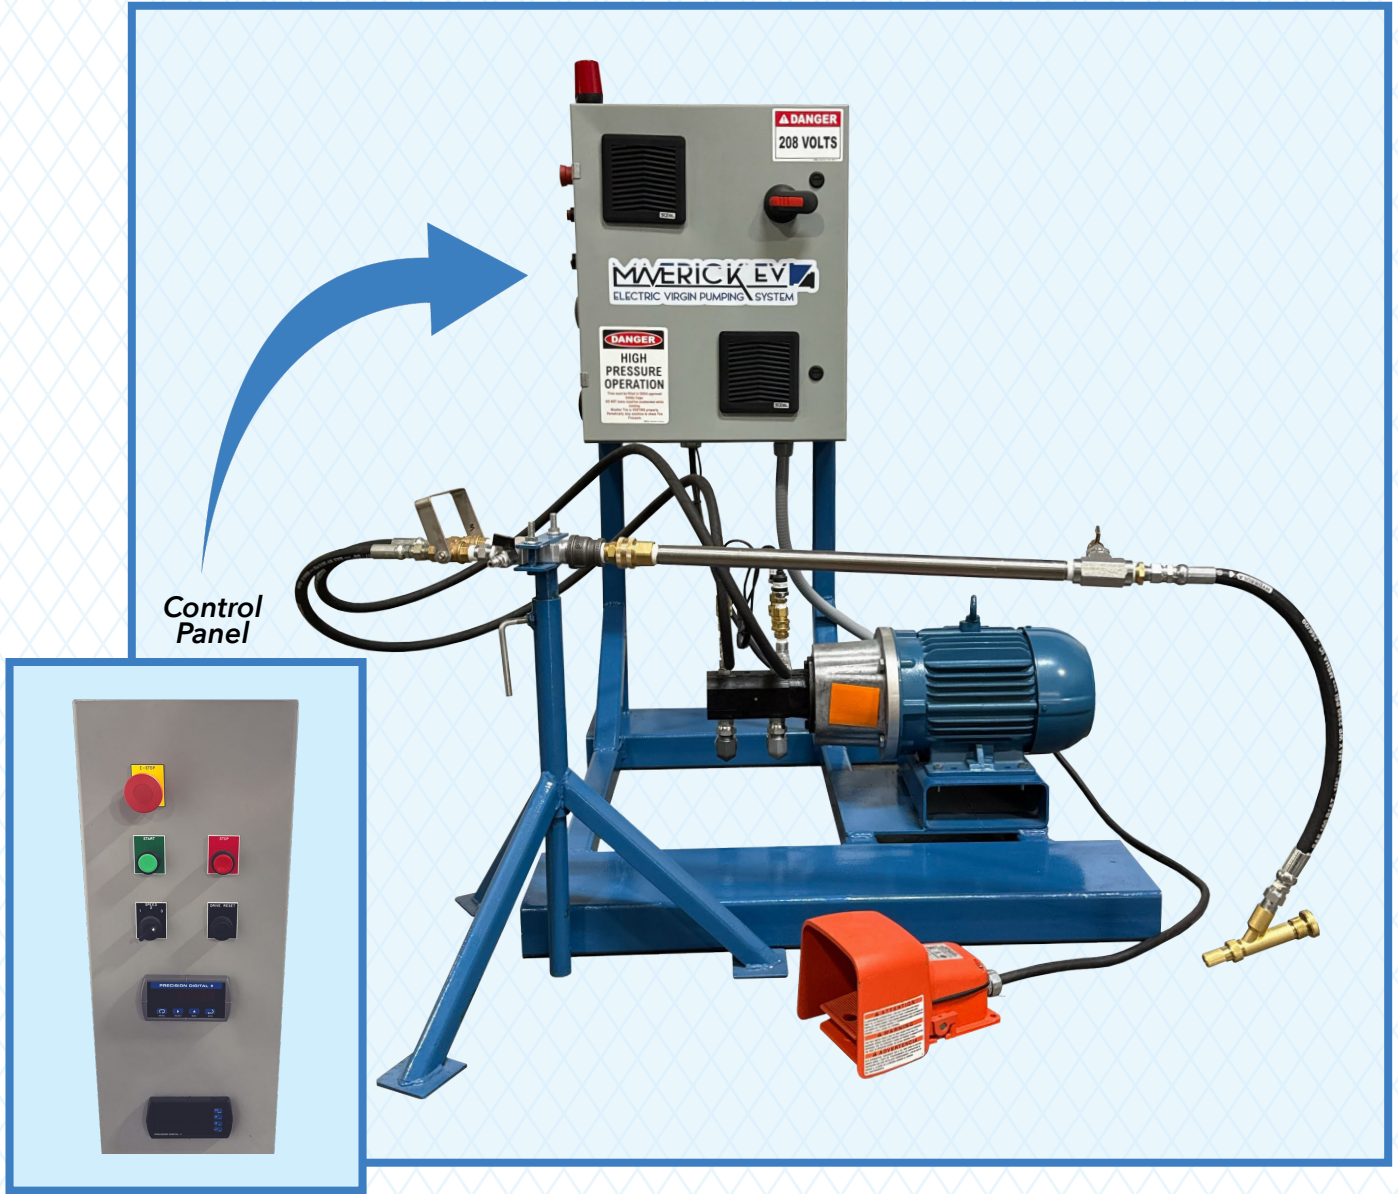

MVERICK EV
ELECTRIC VIRGIN PUMPING SYSTEM

TIRE-FILL PARTS AND ACCESSORIES

PF50025
- 3/8 in. Female
Insert Quick
Coupling
FNPT

PF50026
- 3/8 in. Male
Quick
Coupling
MNPT

PF50024
- 3/8 in. Female
Quick
Coupling
FNPT

PF50017
- 3/8 in. Check
Valve

PF50021
- 3/4 in. Male
Insert Quick
Coupling
MNPT

PF50051
- 3/4 in. Female
Quick
Coupling
FNPT

PF50028
- 3/4 in.
Female Tee

Viton O-Rings
A) PF50135
- 7/8 in.
B) PF50136
- 1/2 in.

PF50050
- 3/8 in. RR-S-TEE

PF50102
- 1/4 in. Low
Profile Ball
Valve

PF50053
- 1 3/4 in.
Reducer
Coupling

PF50018
- EV Liquid
Flushless
Manifold

PF50016
- 1/2 in. Brass Ball
Valve

PF50111
- Compact Threaded
On/Off Valve

CALL TODAY!
(866) 4-POLYFIL
www.polyfil.com

PF50019
- EV Liquid
Flushless
Manifold
Handle

PF50014
- 3/4 in. Mixing
Element
Tube

TIRE-FILL PARTS AND ACCESSORIES

PF50015
- 3/4 in. Static
Mixing
Element

PF30105
- 1 in. X 31 in.
Brush