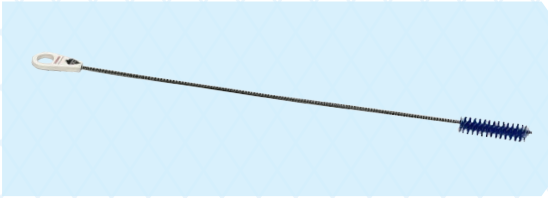

MVERICK EV
ELECTRIC VIRGIN PUMPING SYSTEM

TIRE-FILL PARTS AND ACCESSORIES

PF50025
- 3/8 in. Female
Insert Quick
Coupling
FNPT

PF50026
- 3/8 in. Male
Quick
Coupling
MNPT

PF50024
- 3/8 in. Female
Quick
Coupling
FNPT

PF50017
- 3/8 in. Check
Valve

PF50021
- 3/4 in. Male
Insert Quick
Coupling
MNPT

PF50051
- 3/4 in. Female
Quick
Coupling
FNPT

PF50028
- 3/4 in.
Female Tee

Viton O-Rings
A) PF50135
- 7/8 in.
B) PF50136
- 1/2 in.

PF50050
- 3/8 in. RR-S-TEE

PF50102
- 1/4 in. Low
Profile Ball
Valve

PF50053
- 1 3/4 in.
Reducer
Coupling

PF50018
- EV Liquid
Flushless
Manifold

PF50016
- 1/2 in. Brass Ball
Valve

PF50111
- Compact Threaded
On/Off Valve

CALL TODAY!
(866) 4-POLYFIL
www.polyfil.com

PF50019
- EV Liquid
Flushless
Manifold
Handle

PF50014
- 3/4 in. Mixing
Element
Tube

TIRE-FILL PARTS AND ACCESSORIES

PF50015
- 3/4 in. Static
Mixing
Element

PF30105
- 1 in. X 31 in.
Brush